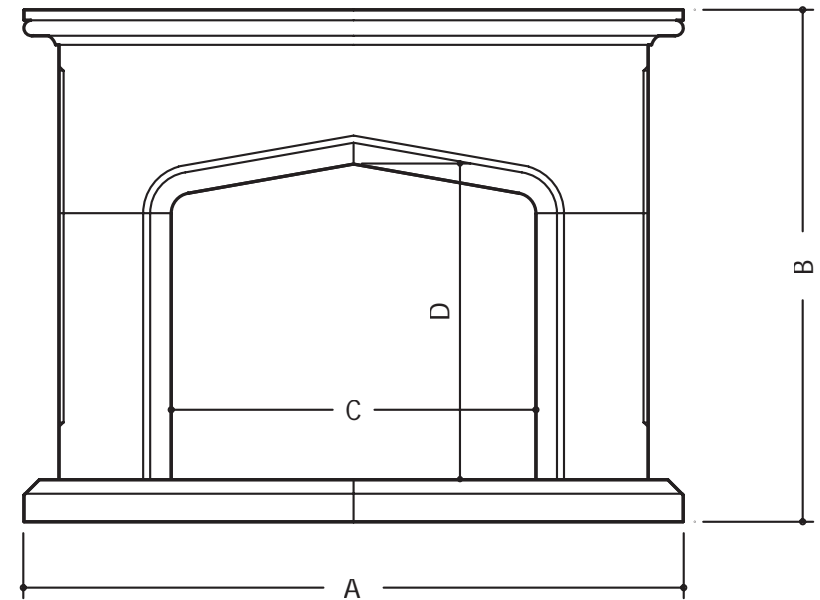

the **Berkley**

	inches	mm		inches	mm
A	47	1194	D	23	572
B	36.5	927	E	18	457
C	26	660	F	7	165

Available with matching back panel to reduce fire opening to:
16" x 22" inches 406 x 559 mm