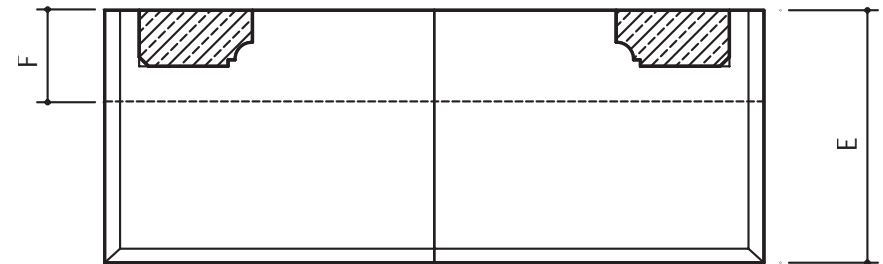

the **Berkley**

	inches	mm		inches	mm
A	47	1194	D	23	572
B	36.5	927	E	18	457
C	26	660	F	7	165

Available with matching back panel to reduce fire opening to:
16" x 22" inches 406 x 559 mm